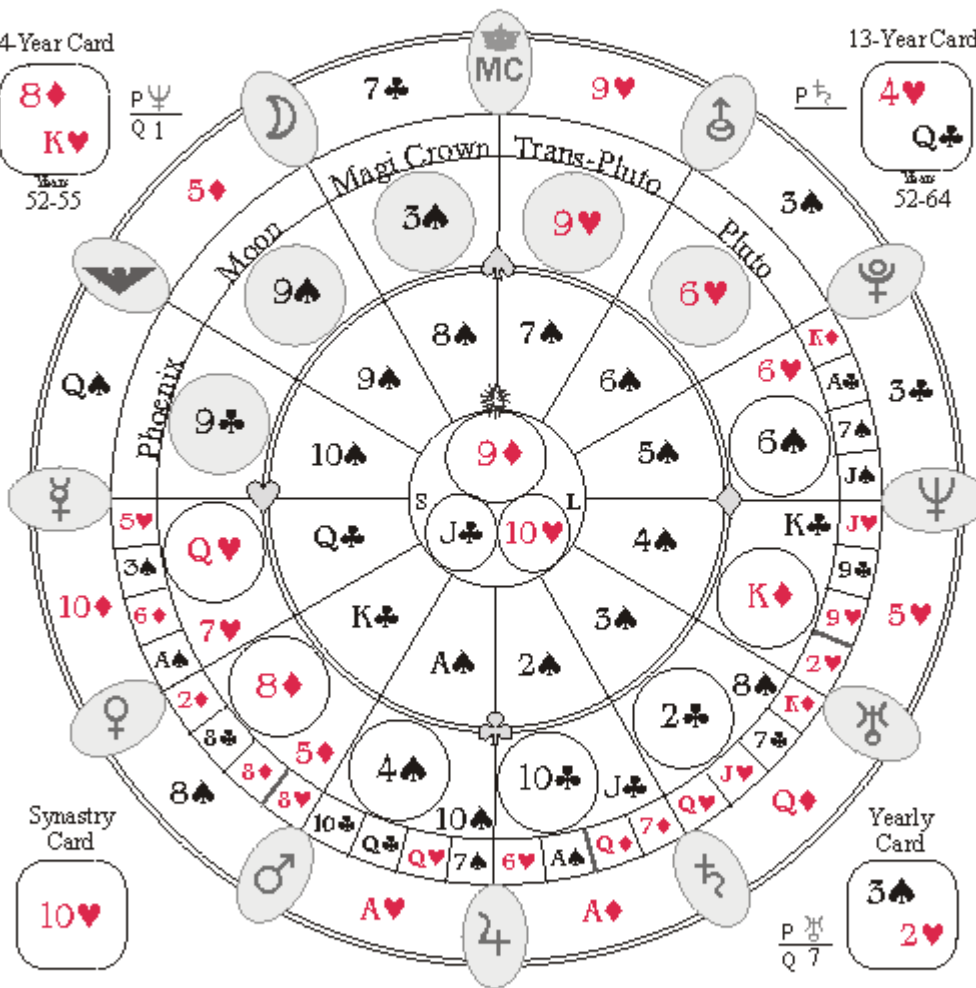

## George W Bush \* Yearly Chart \* Age 54

### The Mystic Quadrate System

**Progressed Chart**      **Destiny ÷ 7**

Name	George W Bush	Date	
Birthdate	7/6/1946	Age	54
Chart Type	Yearly	Quadrate	54

Natal Birth Card	9♦
Planetary Sign Card	Q♥
Planetary Number Card	2♣

Spirit Return

9♠
----

Return Cards

K♥
K♣
A♦
Q♠
3♦
5♠
3♣
10♦
8♠
7♣
Q♣
5♥
J♣

4-Year Card

8♦	P ♀ Q 1
K♥	
52-55	

13-Year Card

4♥	P ♃
Q♣	
52-64	

Synasty Card

10♥
-----

Yearly Card

3♠	P ♃ Q 7
2♥	

Planetary Periods

	♀	♀	♂	♃	♃	♃	♃
<b>52 DAYS</b>	7/6	8/27	10/18	12/9	1/31	3/24	5/15