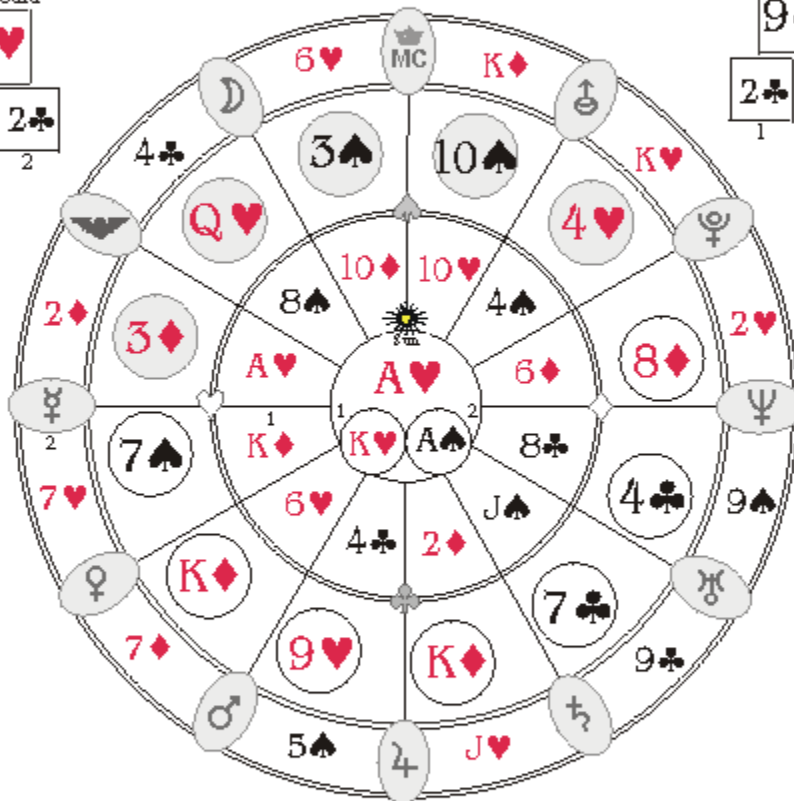

## Relationship Chart for Brad Pitt and Jennifer Anniston both Planetary Connections (Synastry) and Composite Chart

### The Mystic Quadrate System

Relationship Chart Destiny ÷ 7

#1 Name Brad K♥ B/Date 12/18

#2 Name Jennifer A♠ B/Date 2/11

Date: \_\_\_\_\_

Name

2♥

Composite First  
Common Names

Outer Composite  
Soul Card

### Composite Chart

Inner Composite  
Soul Card

Planetary  
Sign Card

#1 2♦

#2 9♠

Composite

Planetary  
Number Card

#1 4♣